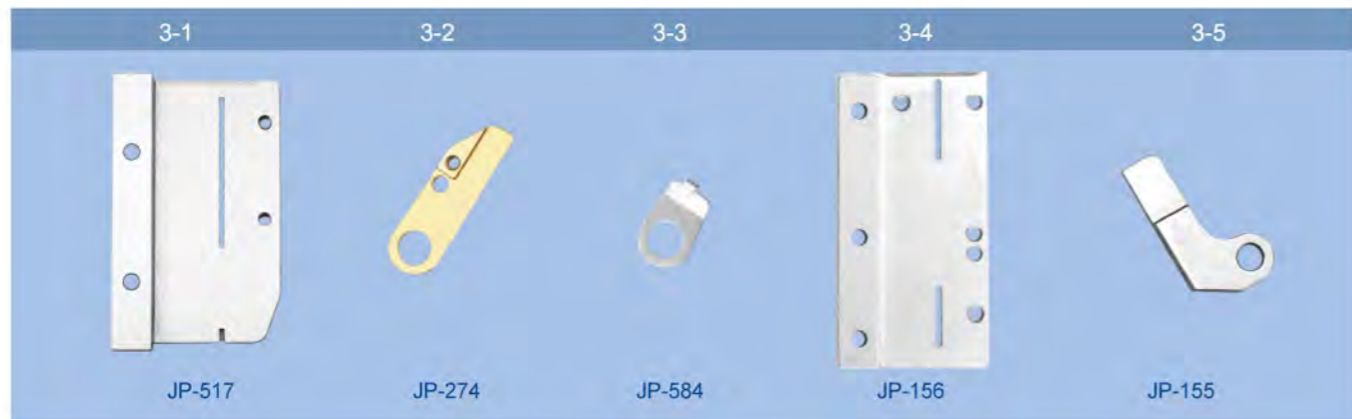

电脑绣花机附亮片绣刀类

KNIVES FOR COMPUTERIZED SEQUIN EMBROIDERY MACHINES

INDUSTRIAL SEWING MACHINES SPARE PARTS

FOR NANBANG/亮片绣